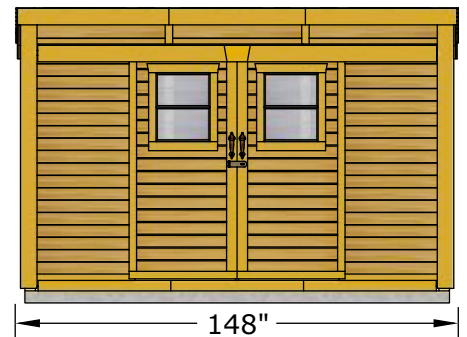

# GardenSaver 12'x4' with Sliding Doors

Efficient stylish and space-conscious storage solution. Ideal for narrow areas or tight spaces.

### Kit Includes:

- Functional Sliding Doors
- 279 Cu. Ft. of Storage Space
- Panelized For Quick Assembly
- Hardware Included (screws and nails).

Item# GS124-SLIDER-BASE-BEV

Revised:  
March 27, 2025

## SPECIFICATIONS

- A: Floor Footprint = 141 1/2" wide x 45 1/2" Deep
- B: Overall Width Incl. Roof Overhang = 148"
- C: Overall Depth Incl. Roof Overhang = 55"
- D: Overall Height Incl. Floor & Roof (front) = 96"
- E: Overall Height Incl. Floor & Roof (rear) = 84"
- F: Interior Width Frame to Frame = 136 1/2"
- G: Interior Depth Frame to Frame = 41 1/2"
- H: Interior Height From Floor (Front) = 87"
- I: Interior Height From Floor (Rear) = 79"
- J: Door Opening = 60"wide x 72" high

**Shipping Pkg. Size: 88" w x 52" d x 40" h**  
**Shipping Weight: = 925 lbs**