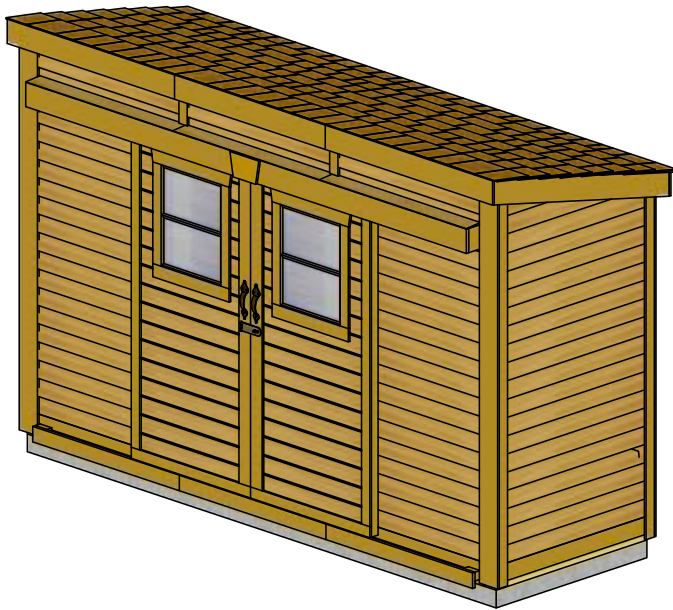

# GardenSaver 12'x4' with Sliding Doors

Efficient stylish and space-conscious storage solution. Ideal for narrow areas or tight spaces.

### Kit Includes:

- Functional Sliding Doors
- 279 Cu. Ft. of Storage Space
- Panelized For Quick Assembly
- Hardware Included (screws and nails).

Item# GS124-SLIDER-BASE-BEV

Revised:  
March 27, 2025

## SPECIFICATIONS

- A: Floor Footprint = 141 1/2" wide x 45 1/2" Deep
- B: Overall Width Incl. Roof Overhang = 148"
- C: Overall Depth Incl. Roof Overhang = 55"
- D: Overall Height Incl. Floor & Roof (front) = 96"
- E: Overall Height Incl. Floor & Roof (rear) = 84"
- F: Interior Width Frame to Frame = 136 1/2"
- G: Interior Depth Frame to Frame = 41 1/2"
- H: Interior Height From Floor (Front) = 87"
- I: Interior Height From Floor (Rear) = 79"
- J: Door Opening = 60"wide x 72" high

**Shipping Pkg. Size: 88" w x 52" d x 40" h**  
**Shipping Weight: = 925 lbs**