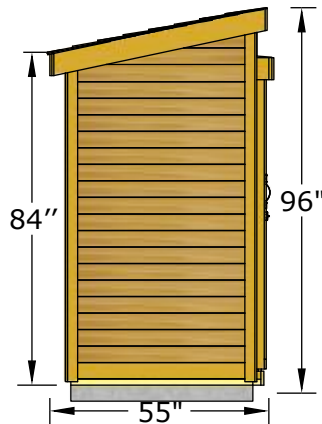

### Kit Includes:

- Functional Sliding Doors
- 279 Cu. Ft. of Storage Space
- Panelized For Quick Assembly
- Hardware Included (screws and nails).

Item# GS124-SLIDER-BASE-BEV

Revised:  
March 27, 2025

## SPECIFICATIONS

- A: Floor Footprint = 141 1/2" wide x 45 1/2" Deep
- B: Overall Width Incl. Roof Overhang = 148"
- C: Overall Depth Incl. Roof Overhang = 55"
- D: Overall Height Incl. Floor & Roof (front) = 96"
- E: Overall Height Incl. Floor & Roof (rear) = 84"
- F: Interior Width Frame to Frame = 136 1/2"
- G: Interior Depth Frame to Frame = 41 1/2"
- H: Interior Height From Floor (Front) = 87"
- I: Interior Height From Floor (Rear) = 79"
- J: Door Opening = 60"wide x 72" high

**Shipping Pkg. Size: 88" w x 52" d x 40" h**  
**Shipping Weight: = 925 lbs**