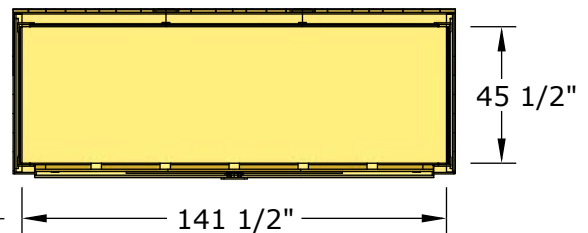

### Kit Includes:

- Functional Sliding Doors
- 279 Cu. Ft. of Storage Space
- Panelized For Quick Assembly
- Hardware Included (screws and nails).

Item# GS124-SLIDER-BASE-BEV

Revised:  
March 27, 2025

## SPECIFICATIONS

- A: Floor Footprint = 141 1/2" wide x 45 1/2" Deep
- B: Overall Width Incl. Roof Overhang = 148"
- C: Overall Depth Incl. Roof Overhang = 55"
- D: Overall Height Incl. Floor & Roof (front) = 96"
- E: Overall Height Incl. Floor & Roof (rear) = 84"
- F: Interior Width Frame to Frame = 136 1/2"
- G: Interior Depth Frame to Frame = 41 1/2"
- H: Interior Height From Floor (Front) = 87"
- I: Interior Height From Floor (Rear) = 79"
- J: Door Opening = 60"wide x 72" high

**Shipping Pkg. Size: 88" w x 52" d x 40" h**  
**Shipping Weight: = 925 lbs**