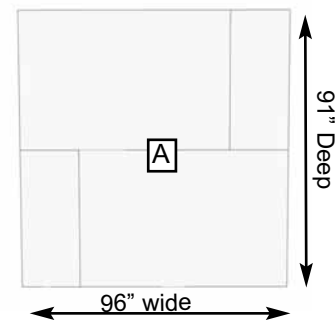

Simple and attractive storage for almost any situation.

The Gardener's Kit Includes:

- 1 Functional Window with Screen (18" w x 23" h)
- Western Red Cedar Construction
- 1 Flower Box
- Cedar Lap Sided Panelized Walls
- 2x3 Frame Construction
- Cedar Roof with Shingles Already Attached
- Panelized For Quick Assembly
- Hardware Included (screws and nails).

Specifications:

- A:** Floor Footprint = 96" wide x 91" deep
B: Overall Width Incl. Roof Overhang = 109 1/2"
C: Overall Depth Incl. Roof Overhang = 103"
D: Overall Height Incl. Floor & Roof = 105"
E: Interior Width frame to frame = 91"
F: Interior Depth frame to frame = 87"
G: Interior Height from floor = 93"
H: Window Size = 18 1/4" wide x 22 1/2" high
I: Door Dimensions = 31 1/2" wide x 72" high

<p>Shipping Pkg. Size: 88" w x 52" d x 37" h Shipping Weight: = 1090 lbs</p>