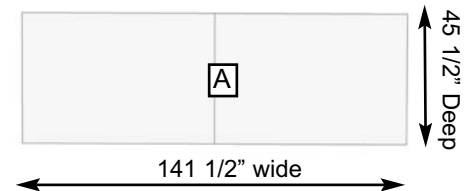

# 12'x4' SpaceSaver Shed with Sliding Doors

Item# SS124-Slider

Slide a 12ft x 4ft SpaceSaver Shed with Sliding Doors up against your house and utilize your space to max! Doors slide on tracks and open up to provide a 60" opening! Easy to access any of your garden or storage supplies!

### Specifications:

- A: Floor Footprint = 141 1/2" wide x 45 1/2" deep  
 B: Overall Width Incl. Roof Overhang = 147 1/2"  
 C: Overall Depth Incl. Roof Overhang = 55"  
 D: Overall Height Incl. Floor & Roof (front) = 84"  
 E: Overall Height Incl. Floor & Roof (rear) = 96"  
 F: Door Opening = 60"w x 72"h  
 G: Window Size = 18"w x 23" h  
 H: Interior Width frame to frame = 136 1/2"  
 I: Interior Depth frame to frame = 41 1/2"  
 J: Interior Height from floor (front)= 79"  
 K: Interior Height from floor (rear)= 87"

Shipping Pkg. Size: 88"w x 52"d x 40"h  
 Shipping Weight: = 950 lbs