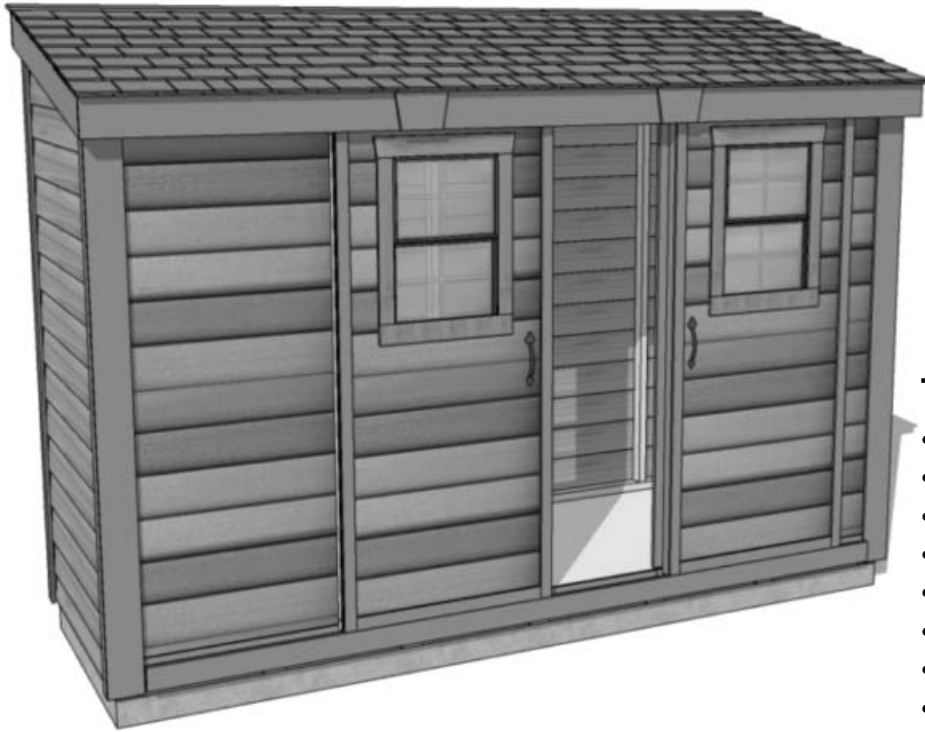

# 12'x4' SpaceSaver Shed with Sliding Doors

Item# SS124-Slider

Slide a 12ft x 4ft SpaceSaver Shed with Sliding Doors up against your house and utilize your space to max! Doors slide on tracks and open up to provide a 60" opening! Easy to access any of your garden or storage supplies!

### The Slider Lean-To Shed Kit Includes:

- Functional Sliding Double Door Configuration
- 2 Functional Windows with Screens
- Western Red Cedar Construction
- Bevel Sided Cedar Panel Walls
- 2x3 Frame Construction
- Cedar Roof with Shingles Already Attached
- Panelized For Quick Assembly
- Hardware Included (screws and nails).

### Specifications:

- A: Floor Footprint = 141 1/2" wide x 45 1/2" deep  
 B: Overall Width Incl. Roof Overhang = 147 1/2"  
 C: Overall Depth Incl. Roof Overhang = 55"  
 D: Overall Height Incl. Floor & Roof (front) = 84"  
 E: Overall Height Incl. Floor & Roof (rear) = 96"  
 F: Door Opening = 60"w x 72"h  
 G: Window Size = 18"w x 23" h  
 H: Interior Width frame to frame = 136 1/2"  
 I: Interior Depth frame to frame = 41 1/2"  
 J: Interior Height from floor (front)= 79"  
 K: Interior Height from floor (rear)= 87"