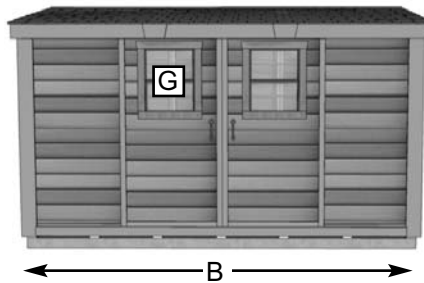

# 12'x4' SpaceSaver Shed with Sliding Doors

Item# SS124-Slider

Slide a 12ft x 4ft SpaceSaver Shed with Sliding Doors up against your house and utilize your space to max! Doors slide on tracks and open up to provide a 60" opening! Easy to access any of your garden or storage supplies!

### The Slider Lean-To Shed Kit Includes:

- Functional Sliding Double Door Configuration
- 2 Functional Windows with Screens
- Western Red Cedar Construction
- Bevel Sided Cedar Panel Walls
- 2x3 Frame Construction
- Cedar Roof with Shingles Already Attached
- Panelized For Quick Assembly
- Hardware Included (screws and nails).

### Specifications:

- A: Floor Footprint = 141 1/2" wide x 45 1/2" deep  
 B: Overall Width Incl. Roof Overhang = 147 1/2"  
 C: Overall Depth Incl. Roof Overhang = 55"  
 D: Overall Height Incl. Floor & Roof (front) = 84"  
 E: Overall Height Incl. Floor & Roof (rear) = 96"  
 F: Door Opening = 60"w x 72"h  
 G: Window Size = 18"w x 23" h  
 H: Interior Width frame to frame = 136 1/2"  
 I: Interior Depth frame to frame = 41 1/2"  
 J: Interior Height from floor (front)= 79"  
 K: Interior Height from floor (rear)= 87"

Shipping Pkg. Size: 88"w x 52"d x 40"h  
 Shipping Weight: = 950 lbs