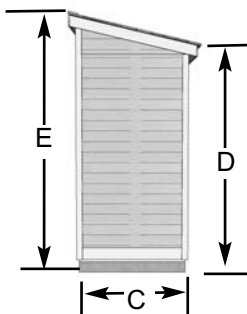

# 12'x4' SpaceSaver Shed with Sliding Doors

Item# SS124-Slider

Slide a 12ft x 4ft SpaceSaver Shed with Sliding Doors up against your house and utilize your space to max! Doors slide on tracks and open up to provide a 60" opening! Easy to access any of your garden or storage supplies!

### The Slider Lean-To Shed Kit Includes:

- Functional Sliding Double Door Configuration
- 2 Functional Windows with Screens
- Western Red Cedar Construction
- Bevel Sided Cedar Panel Walls
- 2x3 Frame Construction
- Cedar Roof with Shingles Already Attached
- Panelized For Quick Assembly
- Hardware Included (screws and nails).

### Specifications:

- A: Floor Footprint = 141 1/2" wide x 45 1/2" deep  
 B: Overall Width Incl. Roof Overhang = 147 1/2"  
 C: Overall Depth Incl. Roof Overhang = 55"  
 D: Overall Height Incl. Floor & Roof (front) = 84"  
 E: Overall Height Incl. Floor & Roof (rear) = 96"  
 F: Door Opening = 60"w x 72"h  
 G: Window Size = 18"w x 23" h  
 H: Interior Width frame to frame = 136 1/2"  
 I: Interior Depth frame to frame = 41 1/2"  
 J: Interior Height from floor (front)= 79"  
 K: Interior Height from floor (rear)= 87"