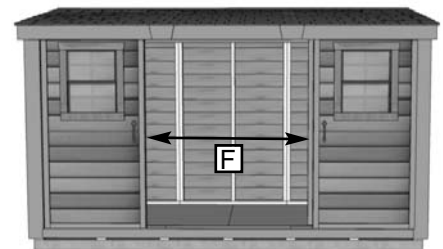

# 12'x4' SpaceSaver Shed with Sliding Doors

Item# SS124-Slider

Slide a 12ft x 4ft SpaceSaver Shed with Sliding Doors up against your house and utilize your space to max! Doors slide on tracks and open up to provide a 60" opening! Easy to access any of your garden or storage supplies!

### The Slider Lean-To Shed Kit Includes:

- Functional Sliding Double Door Configuration
- 2 Functional Windows with Screens
- Western Red Cedar Construction
- Bevel Sided Cedar Panel Walls
- 2x3 Frame Construction
- Cedar Roof with Shingles Already Attached
- Panelized For Quick Assembly
- Hardware Included (screws and nails).

### Specifications:

- A: Floor Footprint = 141 1/2" wide x 45 1/2" deep  
 B: Overall Width Incl. Roof Overhang = 147 1/2"  
 C: Overall Depth Incl. Roof Overhang = 55"  
 D: Overall Height Incl. Floor & Roof (front) = 84"  
 E: Overall Height Incl. Floor & Roof (rear) = 96"  
 F: Door Opening = 60"w x 72"h  
 G: Window Size = 18"w x 23" h  
 H: Interior Width frame to frame = 136 1/2"  
 I: Interior Depth frame to frame = 41 1/2"  
 J: Interior Height from floor (front)= 79"  
 K: Interior Height from floor (rear)= 87"