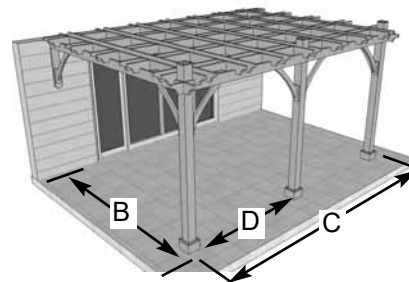

12'x16' Attached Breeze Pergola

Item#BZ1216A

The Breeze is versatile enough to be enjoyed by the pool, on your deck or at a place in your backyard that you would love to escape to.

The 12'x16' Attached Breeze Kit Includes:

- Notched and Pre-drilled Girders
- Notched and Pre-marked Joists
- 3 - 5 1/2" x 5 1/2" Posts
- Western Red Cedar Construction
- Hardware Included (screws, nails and lag screws)
- Step by Step Detailed Assembly Manual.

Specifications:

- A: Post Height = 108" or 144"
- B: Outside Post to Wall Depth = 145 1/2"
- C: Outside Post to Post Width = 192"
- D: Outside Post to Center Post = 87 3/4"

Materials List:

- 5 1/2" x 5 1/2" Posts
- 1 1/2"t x 5 1/2"w Girders and Joists
- *Post Mounts not Included in kit.