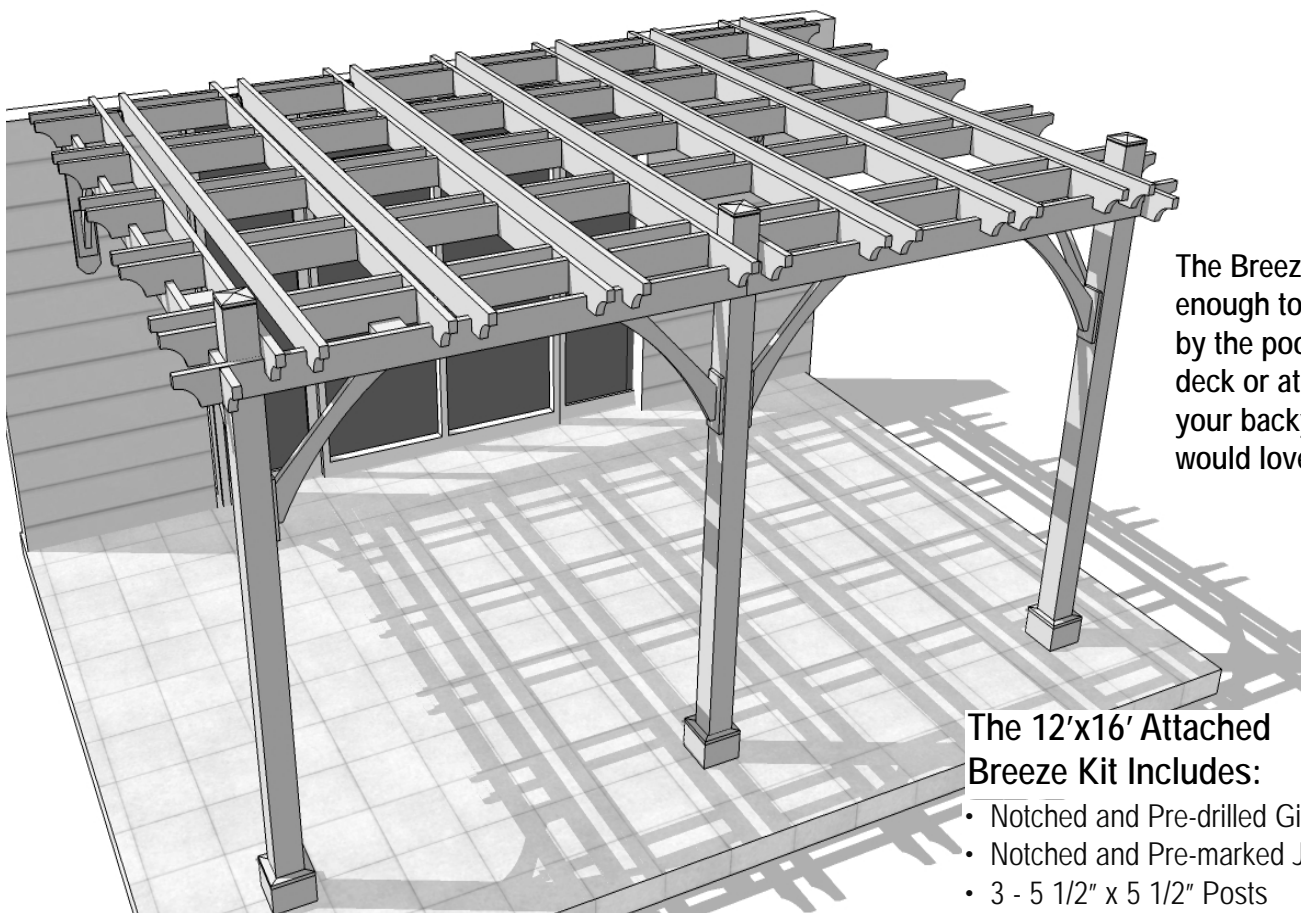

12'x16' Attached Breeze Pergola

Item#BZ1216A

The Breeze is versatile enough to be enjoyed by the pool, on your deck or at a place in your backyard that you would love to escape to.

The 12'x16' Attached Breeze Kit Includes:

- Notched and Pre-drilled Girders
- Notched and Pre-marked Joists
- 3 - 5 1/2" x 5 1/2" Posts
- Western Red Cedar Construction
- Hardware Included (screws, nails and lag screws)
- Step by Step Detailed Assembly Manual.

Specifications:

- A: Post Height = 108" or 144"
- B: Outside Post to Wall Depth = 145 1/2"
- C: Outside Post to Post Width = 192"
- D: Outside Post to Center Post = 87 3/4"

Materials List:

- 5 1/2" x 5 1/2" Posts
- 1 1/2"t x 5 1/2"w Girders and Joists
- *Post Mounts not Included in kit.