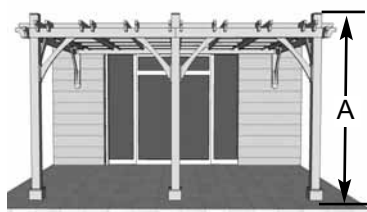

12'x16' Attached Breeze Pergola

Item#BZ1216A

The Breeze is versatile enough to be enjoyed by the pool, on your deck or at a place in your backyard that you would love to escape to.

The 12'x16' Attached Breeze Kit Includes:

- Notched and Pre-drilled Girders
- Notched and Pre-marked Joists
- 3 - 5 1/2" x 5 1/2" Posts
- Western Red Cedar Construction
- Hardware Included (screws, nails and lag screws)
- Step by Step Detailed Assembly Manual.

Specifications:

- A: Post Height = 108" or 144"
- B: Outside Post to Wall Depth = 145 1/2"
- C: Outside Post to Post Width = 192"
- D: Outside Post to Center Post = 87 3/4"

Materials List:

- 5 1/2" x 5 1/2" Posts
- 1 1/2"t x 5 1/2"w Girders and Joists
- *Post Mounts not Included in kit.